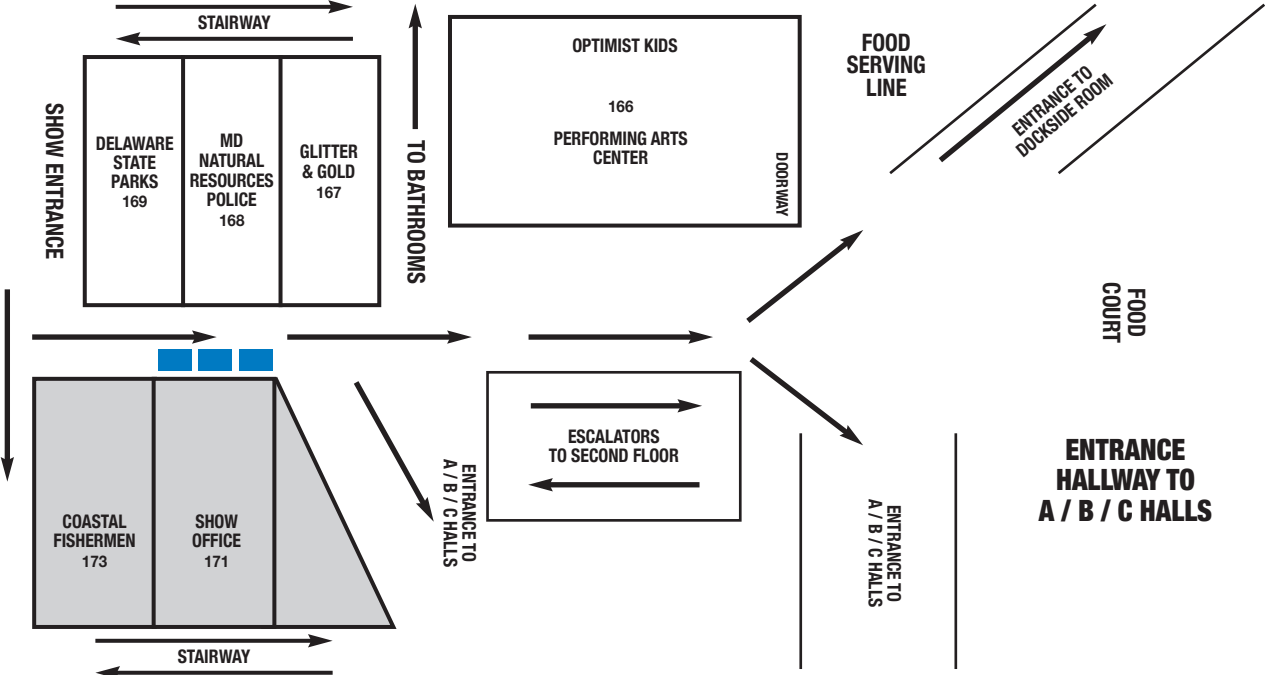

DOCKSIDE ROOM 1ST FLOOR

<u>Booth</u>	<u>Company Name</u>
1	Ocean City Boat Lifts, Inc.
2	Midlantic Marine Center
3	Midlantic Marine Center
4	North Bay Marina
5	North Bay Marina
6	Midlantic Marine Center

SEASIDE BOAT SHOW ENTRANCE

1ST FLOOR

<u>Booth</u>	<u>Company Name</u>
169	Delaware State Parks - Indian River
173	Coastal Fishermen
167	Glitter & Gold
166	Ocean City / Berlin Opti-MS
168	MD Natural Resources Police
171	Show Office

**ROOM 215**  
OC KAYAK