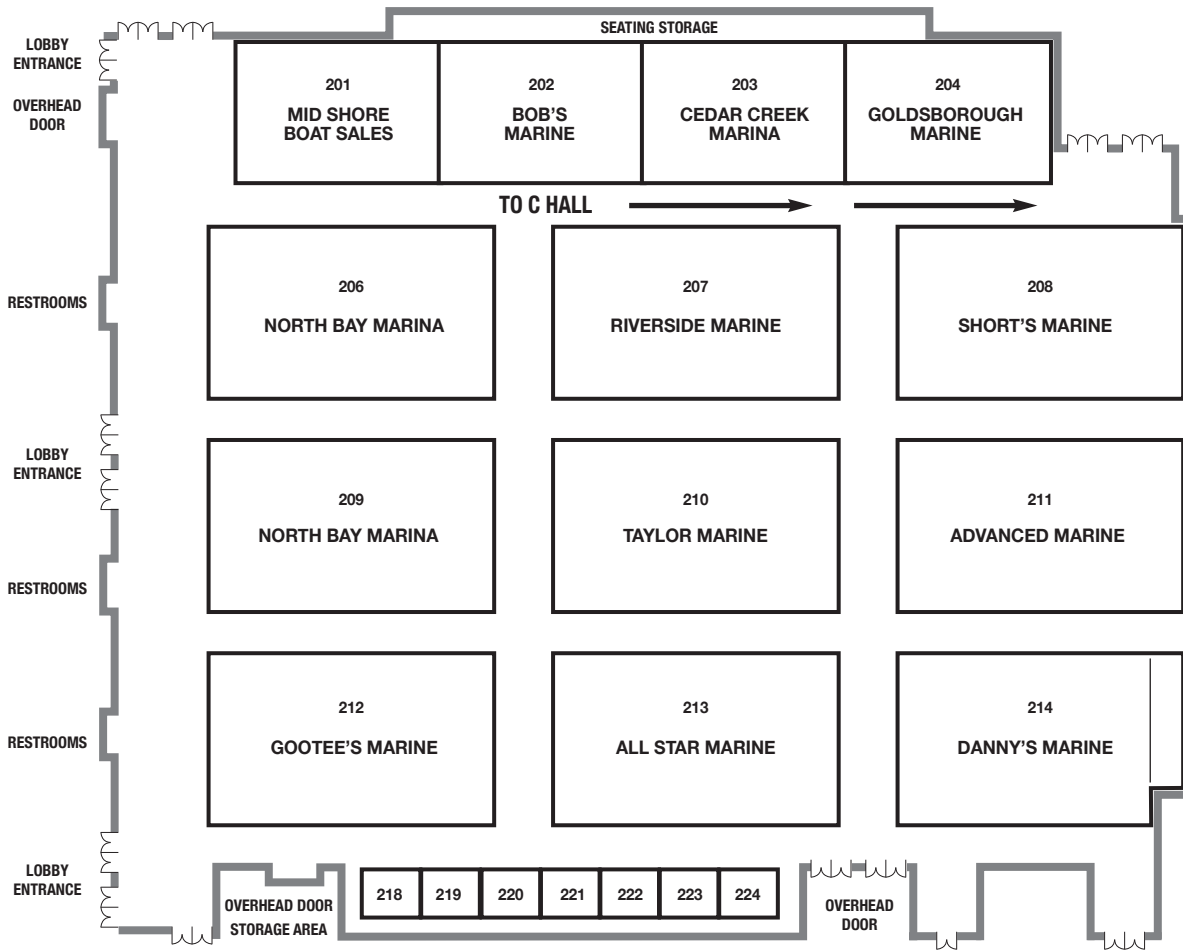

A & B HALL

<u>Booth</u>	<u>Company Name</u>
201	Mid Shore Boat Sales
202	Bob's Marine
203	Cedar Creek Marina
204	Goldsborough Marine
206	North Bay Marina
207	Riverside Marine, Inc.
208	Short's Marine
209	North Bay Marina
210	Taylor Marine Center
211	Advanced Marine
212	Gootee's Marine, Inc.
213	All Star Marine
214	Danny's Marine

<u>Booth</u>	<u>Company Name</u>
218	North Bay Marina
219	Mid Shore Electronics
220	Mid Shore Electronics
221	Canvas Experts
222	Canvas Experts
223	Tow Boat US
224	Tow Boat US

C HALL

<u>Booth</u>	<u>Company Name</u>
C-1	Short's Marine
C-2	Short's Marine
C-3	Advanced Marine
C-4	Sandpiper Marine
C-5	Racetrack Marine
C-6	Sandpiper Marine
C-7	Island Watersports
C-8	Rt. 113 Boat Sales
C-9	Bayside Jet Drive
C-10	Rt. 113 Boat Sales
C-11	Short's Marine
C-12	Short's Marine
C-13	PT Marine
C-14	PT Marine
C-15	PT Marine
C-16	PT Marine
C-17	PT Marine
C-18	McGinty Marine Construction
C-19	McGinty Marine Construction
C-20	McGinty Marine Construction
C-21	McGinty Marine Construction
C-22	McGinty Marine Construction
C-23	Rt. 113 Boat Sales
C-24	Rt. 113 Boat Sales
C-25	Rt. 113 Boat Sales
C-26	Rt. 113 Boat Sales
C-27	Rt. 113 Boat Sales
C-28	Mid Shore Boat Sales
C-29	Mid Shore Boat Sales
C-30	Mid Shore Boat Sales
C-31	Sea Tow Delmarva
C-32	First State

DOCKSIDE ROOM 1ST FLOOR

<u>Booth</u>	<u>Company Name</u>
1	Ocean City Boat Lifts, Inc.
2	Midlantic Marine Center
3	Midlantic Marine Center
4	North Bay Marina
5	North Bay Marina
6	Midlantic Marine Center

**ROOM 215**  
OC KAYAK