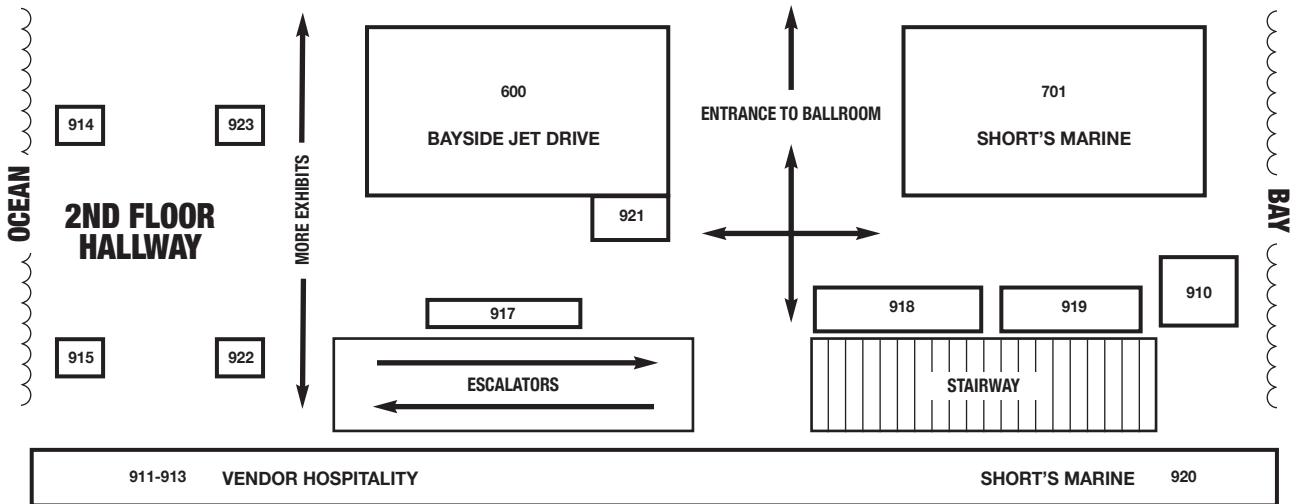

<u>Booth</u>	<u>Company Name</u>
600	Bayside Jet Drive
701	Short's Marine
910	Jewelry by Etchings, ETC.
911-913	Vendor Hospitality
914	Chesapeake Bay Books
915	Worcester County 4H
916	Lighthouse Guns & Gear
917	Ocean City / Berlin Optimist Scholarship Raffle
918	Rainbow Cleaning System
919	KRW Electric Vehicle & Cart Sales
920	Short's Marine
921	Salty Dog Publications
923	Flowers Reclaimed

ROOM 215
OC KAYAK