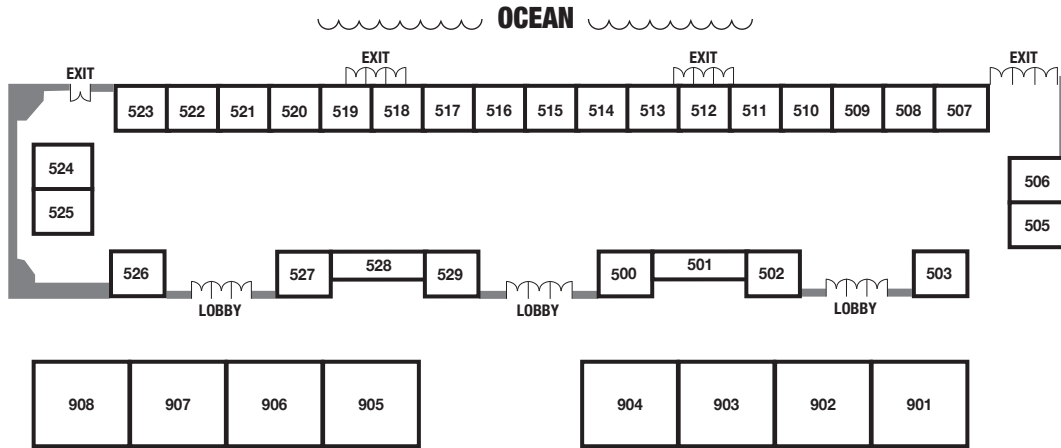

2ND FLOOR EAST ROOM

Booth   Company Name

- 500 Park Place Jewelers
- 501 M3 Welding and Fabrication
- 502 M3 Welding and Fabrication
- 503 Wye River Crab Mounts
- 505, 506 Okiaya
- 507 K-Coast Surf Shop
- 508 Bluewater Yacht Sales
- 509 Bluewater Yacht Sales
- 510 Dryzone
- 511 Hello Garage of Delmarva
- 512 Lularoe
- 513 Pelagics Unlimited
- 514 Pelagics Unlimited
- 515 Walk On Water
- 516 Tow Boat US
- 517 Tow Boat US
- 518 Somers Cove Marina
- 519 Riemenschneider Insurance
- 520 Hooked Up Trailer

Booth   Company Name

- 521 Thornes Marine
- 522 Thornes Marine
- 523 Thornes Marine
- 524 George Kalwa Fine Art
- 525 George Kalwa Fine Art
- 526 353 Custom Tackle
- 527 Cutco Cutlery
- 528 SlideMoor
- 529 Traci's Treasures
- 901 Ocean City Power Squadron
- 902
- 903 US Coast Guard Aux.
- 904 Marine Corp League
- 905 OC Rotary
- 906 Patriot Firearms
- 907 Stanley Steemer
- 908 Delmarva Coins & Precious Metals