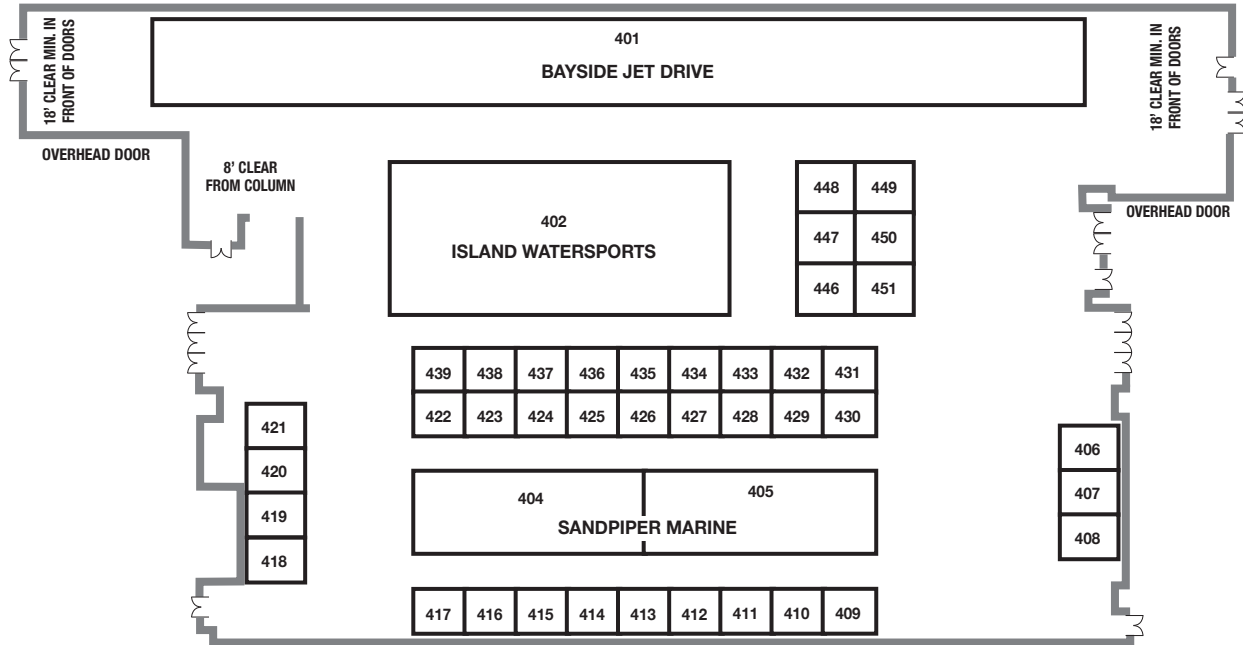

2ND FLOOR BALLROOM

~~~~~ BAY ~~~~~

Booth   Company Name

- 401 Bayside Jet Drive
- 402 Island Water Sports
- 404 Sandpiper Marine
- 405 Sandpiper Marine
- 406 Fishing in OC / Hooked on OC
- 407 Fishing in OC / Hooked on OC
- 408 Fishing in OC / Hooked on OC
- 409 White Marlin Open
- 410 White Marlin Open
- 411 DIY Marine
- 412 DIY Marine
- 413 Island Watersports
- 414 Island Watersports
- 415 Island Watersports
- 416 Island Watersports
- 417 Island Watersports
- 418 RG Murphy Marine
  Construction

Booth   Company Name

- 419 RG Murphy Marine
  Construction
- 420 Martek of Maryland
- 421 Marek of Maryland
- 422 SML Footwear
- 423 T-Tops
- 424 Long & Foster Real Estate
- 425 Tuna & Tiaras
- 426 Landmark Insurance
- 427 Eastern Shore Wood Designs
- 428 Sussex Optimist
- 429 Atlantic Tactical Firearms
  Trainers
- 430 Alexander's Marine
- 431 Island Canvas Design
- 432 OC Reef Foundation
- 433 Gale Force Blasting
- 434 American Legion Post 166

Booth   Company Name

- 435 Garage Force of Delmarva
- 436 Core Crabbing
- 437 Pisser Fixxer
- 438 Solutions Gourmet
- 439 Oceana Boatworks
- 446 Bitcoin
- 447 Bay Hopper
- 448 Chala Handbags
- 449 Absolute Boat Lift Services
- 450 Ocean Aviation
- 451 Bitcoin: DBA Solar