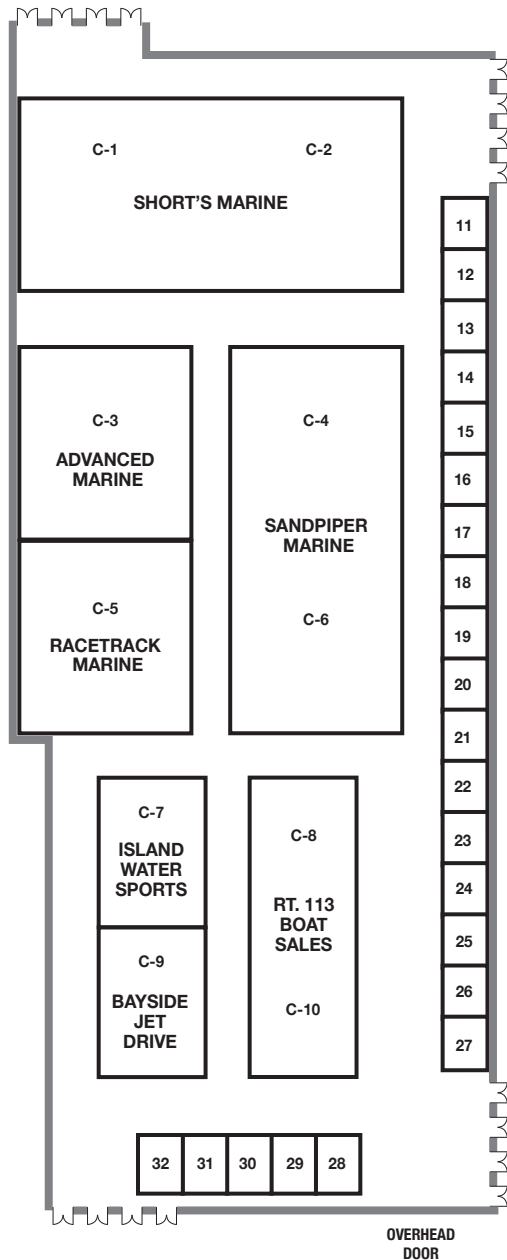

A & B HALL

<u>Booth</u>	<u>Company Name</u>
201	Mid Shore Boat Sales
202	Bob's Marine
203	Cedar Creek Marina
204	Goldsborough Marine
206	North Bay Marina
207	Riverside Marine, Inc.
208	Short's Marine
209	North Bay Marina
210	Taylor Marine Center
211	Advanced Marine
212	Gootee's Marine, Inc.
213	All Star Marine
214	Danny's Marine

<u>Booth</u>	<u>Company Name</u>
218	North Bay Marina
219	Mid Shore Electronics
220	Mid Shore Electronics
221	Canvas Experts
222	Canvas Experts
223	Tow Boat US
224	Tow Boat US

C HALL

<u>Booth</u>	<u>Company Name</u>
C-1	Short's Marine
C-2	Short's Marine
C-3	Advanced Marine
C-4	Sandpiper Marine
C-5	Racetrack Marine
C-6	Sandpiper Marine
C-7	Island Watersports
C-8	Rt. 113 Boat Sales
C-9	Bayside Jet Drive
C-10	Rt. 113 Boat Sales
C-11	Short's Marine
C-12	Short's Marine
C-13	PT Marine
C-14	PT Marine
C-15	PT Marine
C-16	PT Marine
C-17	PT Marine
C-18	McGinty Marine Construction
C-19	McGinty Marine Construction
C-20	McGinty Marine Construction
C-21	McGinty Marine Construction
C-22	McGinty Marine Construction
C-23	Rt. 113 Boat Sales
C-24	Rt. 113 Boat Sales
C-25	Rt. 113 Boat Sales
C-26	Rt. 113 Boat Sales
C-27	Rt. 113 Boat Sales
C-28	Mid Shore Boat Sales
C-29	Mid Shore Boat Sales
C-30	Mid Shore Boat Sales
C-31	Sea Tow Delmarva
C-32	First State

DOCKSIDE ROOM 1ST FLOOR

<u>Booth</u>	<u>Company Name</u>
1	Ocean City Boat Lifts, Inc.
2	Midlantic Marine Center
3	Midlantic Marine Center
4	North Bay Marina
5	North Bay Marina
6	Midlantic Marine Center